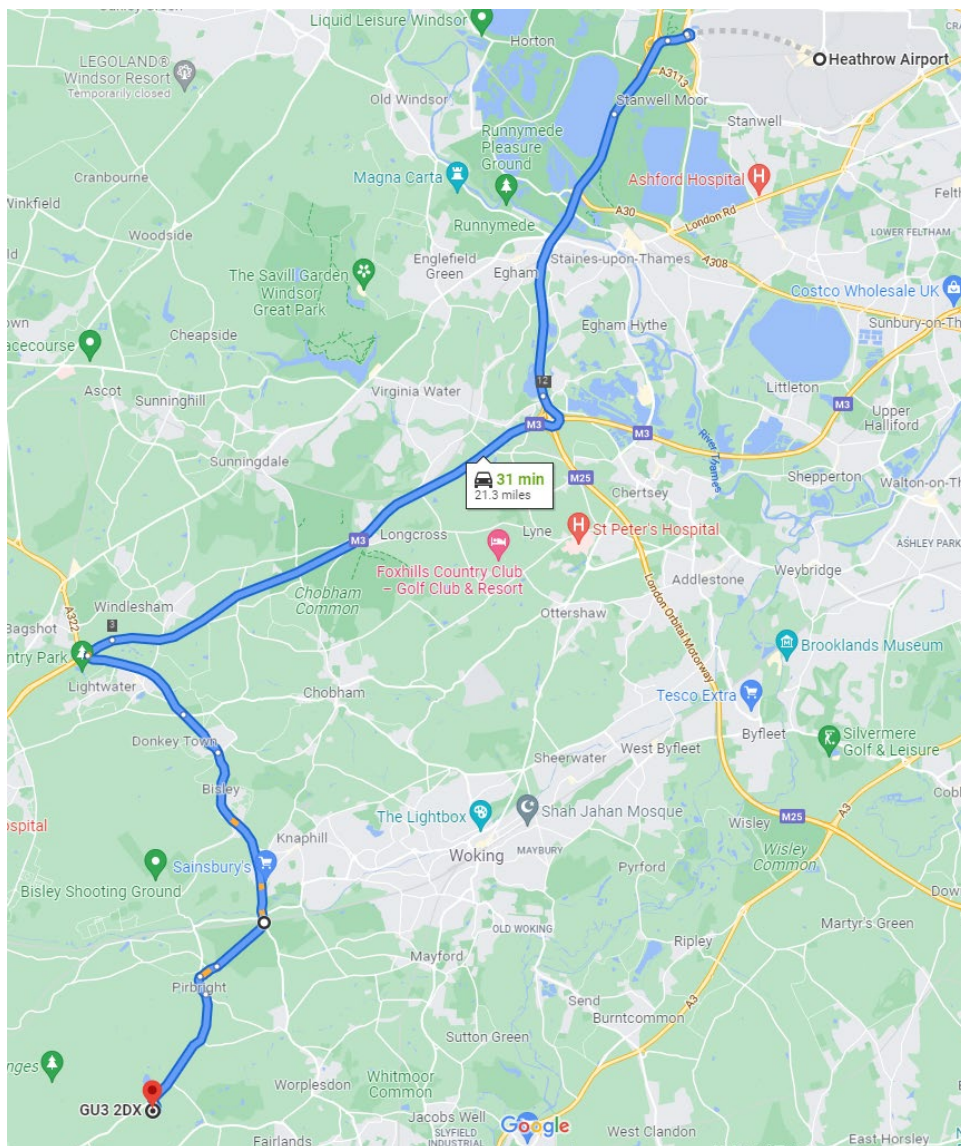

DIRECTIONS TO HYDRONIX FROM HEATHROW AIRPORT

	Directions	Road	Distance
1	Follow the signs from Heathrow Airport for the M25 southbound, signposted Gatwick Airport (M3, M23, M20)	M25	21.3 miles
2	Exit M25 at Junction 12 towards M3 Southampton	M3	4.0 miles
3	Exit the M3 at junction 3, A322 exit to Bracknell/Lightwater	A322	7.2 miles
4	At the roundabout, take the 1 st exit onto A322 direction Woking, Lightwater	A322	0.4 mile
5	Stay on the A322 until you've passed under the railway bridge	A322	5 miles

6	Turn immediately right after the traffic light onto Cemetery Pales		0.1 mile
7	Stay on the main road, passing the Cricketers on the Green and the White Hart Pirbright pubs		1.4 miles
8	At the roundabout, take the 2 nd exit onto Aldershot Road/A324 direction Farnham/Aldershot	A324	1.7 miles
9	At the roundabout, take the 1 st exit into Henley Business Park	A324	0.3 mile
10	In the business park, at the first roundabout turn right, then go through the open barrier. After following the road round to the left, up a rise, turn right and go through the buildings. Hydronix is at the far end of the park.	Henley Business Park	